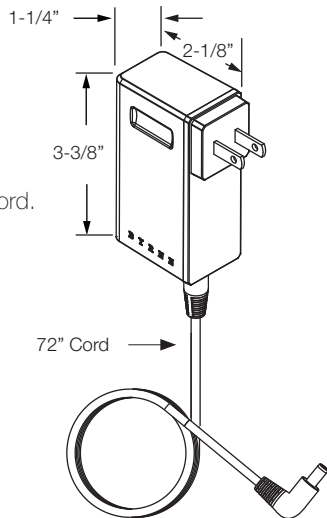

BYRNE

Hitch®

OVERVIEW

This portable, battery powered charger allows 3-sided access; which means you can share it with friends or keep it to yourself and spread out across the entire table. Add 2 smart charging USB-A ports, a single USB-C, and an indicator that lets you know your charge level and suddenly you've become a pretty powerful person.

POWER SUPPLY

20W

Hitch Charger
Replacement part number
BE04571-C-72 (black)
BE04571-AV-72 (white)

*Storm comes with a black cord.

BATTERY SPECS

- 11.6 amp/hr
- Lithium Ion Battery
- Fully charged in 4 hours or less

CHARGING OUTPUT

USB-A

Fast Charging
18 Watt QC 3.0
Non QC devices 10W, 5V

USB-C

Fast Charging
18Watt PD

LED Indicator Light

SPECIFICATIONS

Charging

Hitch charges fully in 4 hours using a barrel connector.

LEDs indicate the charge level of the battery and notify of charging state.

FINISHES

Hitch has a molded plastic housing and comes standard with a matching plastic lid with the option to customize. Hitch's lid can be personalized with a company's logo or messaging, or designed to match a desired aesthetic.