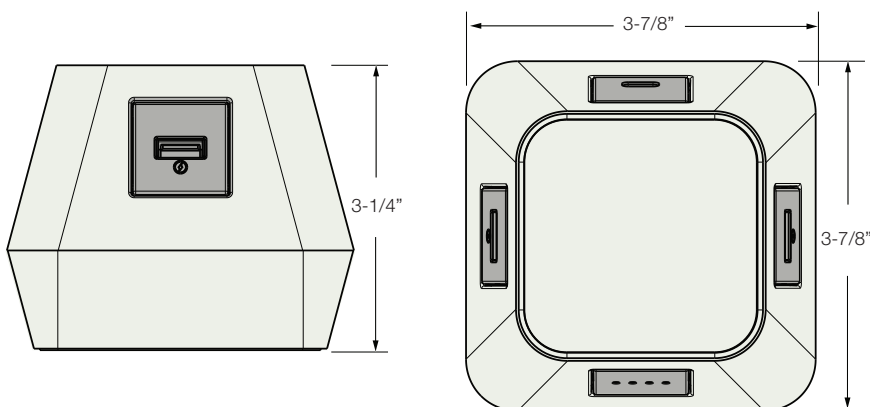

Charging

Hitch charges fully in 4 hours using a barrel connector.

LEDs indicate the charge level of the battery and notify of charging state.