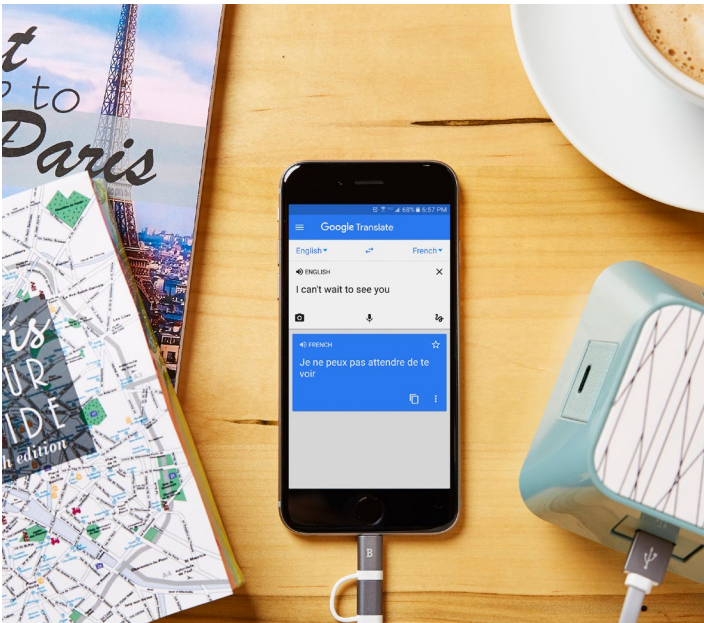

Hitch

BYRNE

Hitch®

With all the technology and devices out there, you need to be able to power up anywhere. Hitch® is here to make it happen. This portable charger allows you to charge up to three devices—without a wall or outlet in sight. Missing the conversation because your phone has you tethered to the wall? Rearranging furniture to get to an outlet? Now you can collaborate, share new ideas, work wherever you feel inspired, and power your devices—all at the same time.